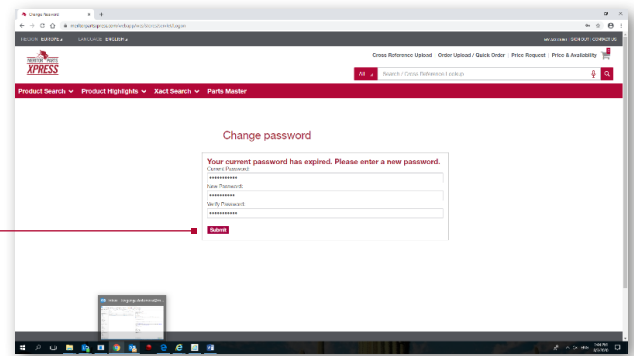

How To:

4. **Sign in** Page and paste your temp password from the email then **Sign in**.

5. Create new password, then click **Submit**.

Meritor Aftermarket Europe Limited
Unit 1 Broad Ground Road
Lakeside Industrial Estate
Redditch
Worcestershire B98 8YS, U.K.