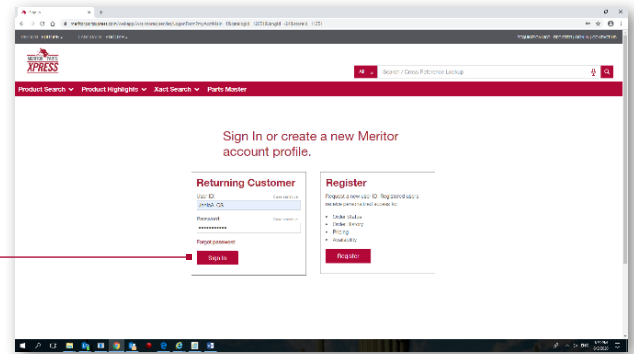

How To:

4. **Sign in** Page and paste your temp password from the email then **Sign in**.

5. Create new password, then click **Submit**.

Meritor Aftermarket Europe Limited
Unit 1 Broad Ground Road
Lakeside Industrial Estate
Redditch
Worcestershire B98 8YS, U.K.